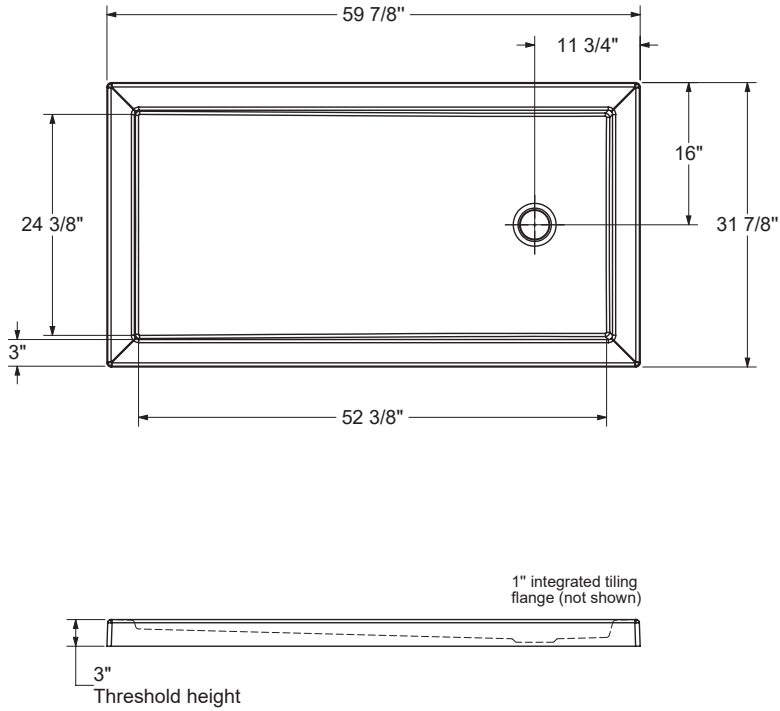

# B3Round 6032

**Model number:**

410005

**Dimensions:** 60" x 32" x 4"

**Installation:**

**Material:** Acrylic

## Dimensions:

59 7/8 x 31 7/8 x 4 in.  
(1521 x 810 x 102 mm)

## Weight:

55 lbs (25 kg)